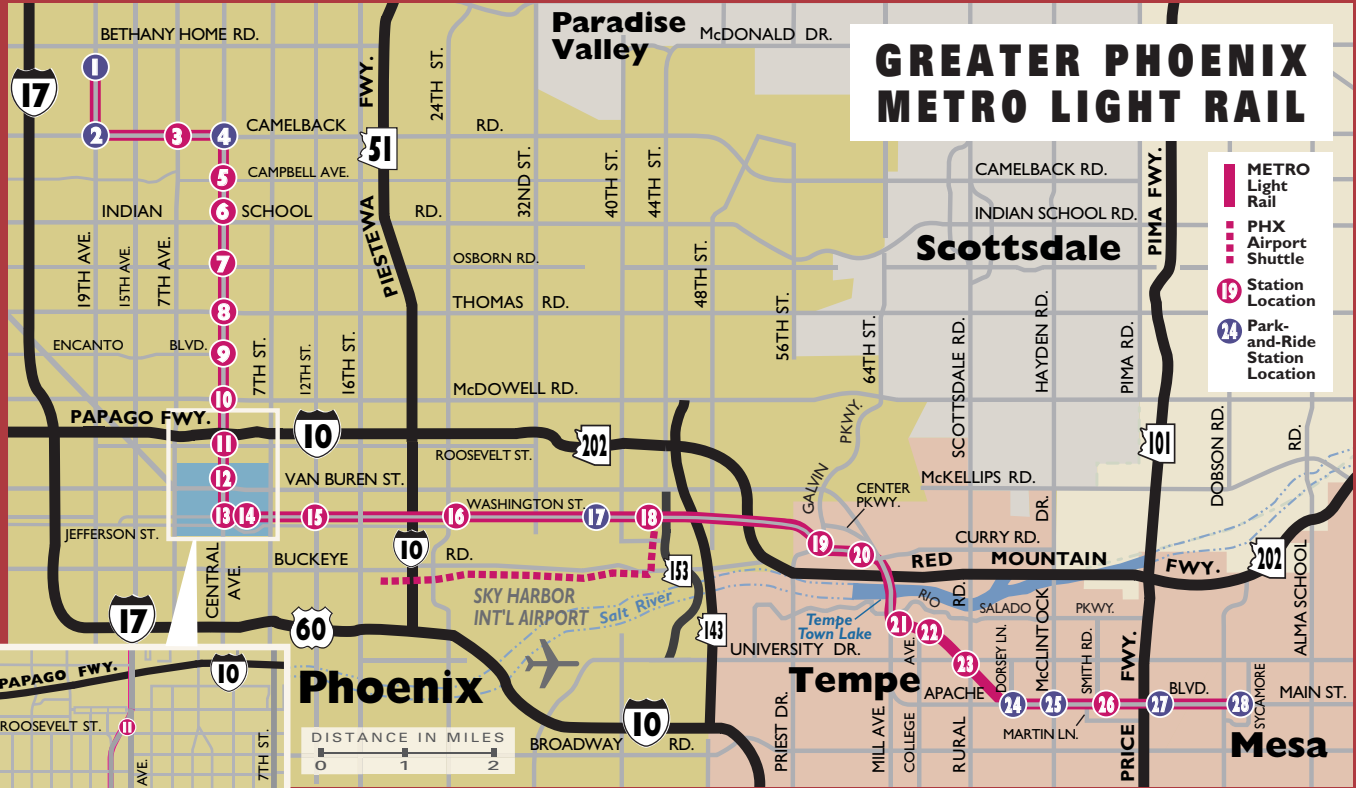

GREATER PHOENIX METRO LIGHT RAIL

STATIONS

- | | | | |
|------------------------------------|---------------------------------|---------------------------------|---------------------------------|
| ① Montebello Ave. / 19th Ave. | ⑨ Encanto Blvd. / Central Ave. | ⑲ 12th St. / Washington St. | ⑲ Mill Ave. / 3rd St. |
| ② 19th Ave. / Camelback Rd. | ⑩ McDowell Rd. / Central Ave. | ⑳ 12th St. / Jefferson St. | ⑳ Veterans Way / College Ave. |
| ③ 7th Ave. / Camelback Rd. | ⑪ Roosevelt St. / Central Ave. | ㉑ 24th St. / Washington St. | ㉑ University Dr. / Rural Rd. |
| ④ Central Ave. / Camelback Rd. | ⑫ Van Buren St. / Central Ave. | ㉒ 24th St. / Jefferson St. | ㉒ Dorsey Lane / Apache Blvd. |
| ⑤ Campbell Ave. / Central Ave. | ⑬ Washington St. / Central Ave. | ㉓ 38th St. / Washington St. | ㉓ McClintock Dr. / Apache Blvd. |
| ⑥ Indian School Rd. / Central Ave. | ⑭ 3rd St. / Washington St. | ㉔ 44th St. / Washington St. | ㉔ Martin Lane / Apache Blvd. |
| ⑦ Osborn Rd. / Central Ave. | ⑮ 3rd St. / Jefferson St. | ㉕ Priest Dr. / Washington St. | ㉕ Loop 101 / Apache Blvd. |
| ⑧ Thomas Rd. / Central Ave. | | ㉖ Center Pkwy. / Washington St. | ㉖ Sycamore / Main St. |